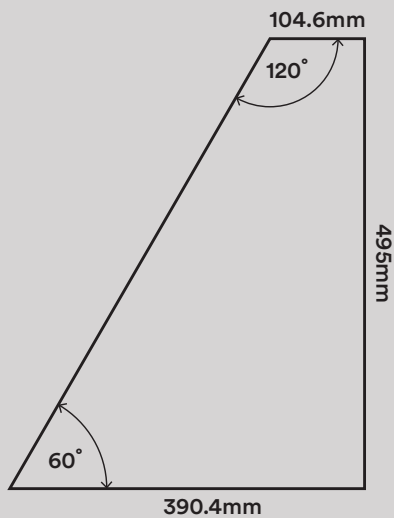

## Extended Specifications

Carpet Style	100% plain cut pile
Use Classification	Heavy Residential
Yarn Type	Stainproof Miracle Fibre (Polypropylene)
Total Thickness	±8.5mm
Fliptile Size	Tile Size: 390.4mm x 104.6mm x 495mm (2 Tiles placed together = 495mm x 495mm)
No. Of Tiles/Units Per Box	8 units
m <sup>2</sup> Per Box	0.98m <sup>2</sup>
No. Of Stickers Per Box	16 (2 per unit)
Installation Recommendations	Fliptile can be installed as a rug or as a full wall-to-wall solution. Anti-slip mats may be required for smooth surfaces.